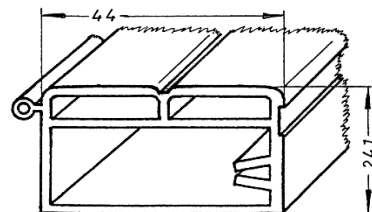

Artikel-Nr.: **6070**

Artikel: Rolladen-Schloßleiste
Ausführg.: uni/geprägt
Material: PS