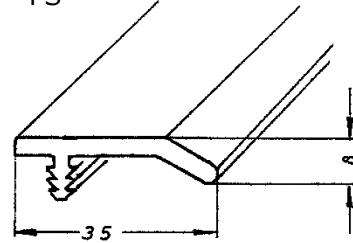

Artikel-Nr.: **1620**

Artikel: Griffleiste "Toscana"
Ausführg.: uni/geprägt
Material: PS