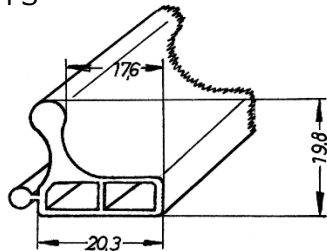

Artikel-Nr.: **1540**

Artikel: Rolladengriffleiste
Ausführg.: uni/geprägt
Material: PS