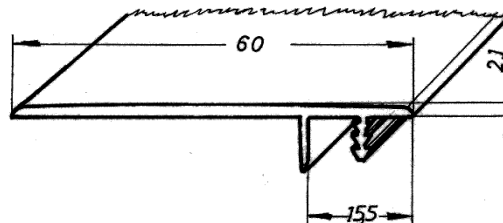

Artikel-Nr.: **6460**

Artikel: Oberbodenblende
Ausführg.: uni/geprägt
Material: PS