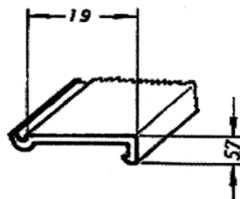

Artikel-Nr.: **4140**

Artikel: Abdeckprofil für
Griffleiste / Rundtür

Ausführg.: uni/geprägt

Material: PS