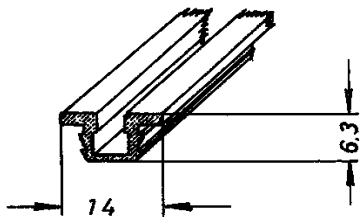

Artikel-Nr.: **6030**

Artikel: Schiebetürprofil, unten
Ausführg.: uni
Material: PS