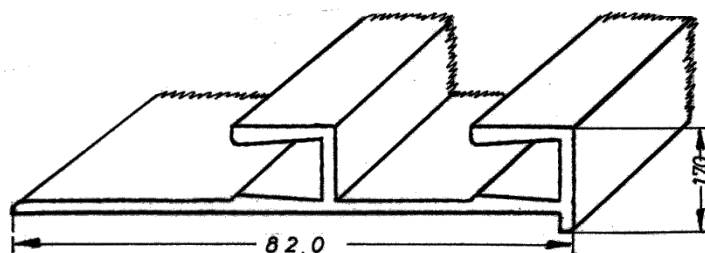

Artikel-Nr.: **6090**

Artikel: Schwebetürführung, 82 mm
Ausführg.: uni
Material: PS