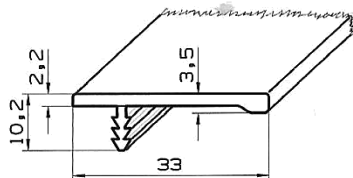

Artikel-Nr.: **4770**

Artikel: Griffleiste "New Fino"
mit Harpune

Ausführg.: uni/geprägt

Material: PS