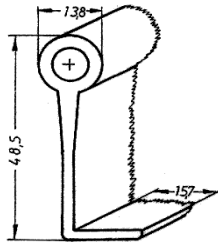

GRIFFLEISTENPROFILE

Artikel-Nr.: **2760**

Artikel: Falttüren-Griffleiste "Gala"

Ausführg.: geprägt / Metallfarben

Material: PS