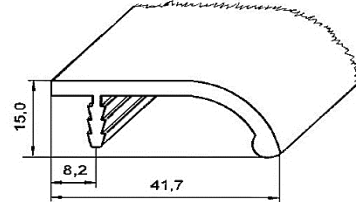

Artikel-Nr.: **10090**
Artikel: Griffleiste "Lea"
Ausführg.: uni/geprägt
Material: PS