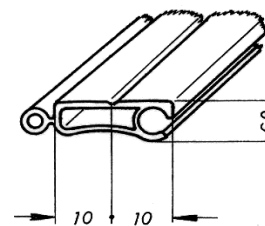

Artikel-Nr.: **2300**

Artikel: 10er Rolladenprofil
Ausführg.: uni/geprägt
Material: PS