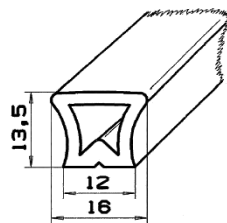

Artikel-Nr.: **5190**

Artikel: Griffleiste "Roma"

Ausführg.: uni/geprägt/bedampft

Material: PS

Art.80100
Endkappen