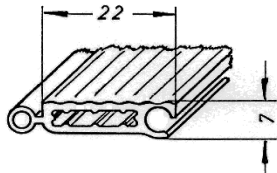

ROLLADENSYSTEME

Artikel-Nr.: **2960**

Artikel: 22er Wellenrolle

Ausführg.: uni/geprägt

Material: PS