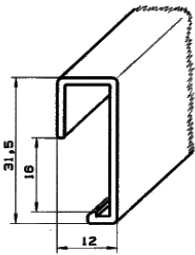

Artikel-Nr.: **4710**

Artikel: Griffleistenprofil 31,5x12mm

Ausführg.: uni/geprägt

Material: PS