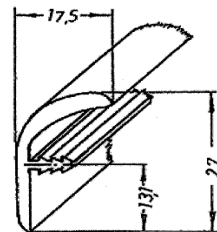

Artikel-Nr.: **4300**

Artikel: Rundbogenpr. R600 m. Harp.

Ausführg.: uni/geprägt

Material: PS