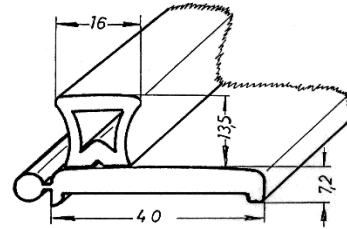

Artikel-Nr.: **6075**

Artikel: Rolladengriffleiste, 2-teilig
Ausführg.: uni/geprägt
Material: PS