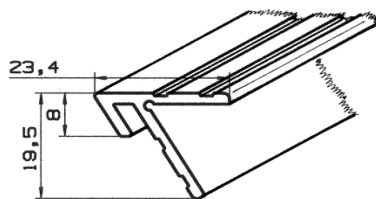

Artikel-Nr.: **4760**

Artikel: Halteprofil für NAKO

Ausführg.: uni/geprägt

Material: PS