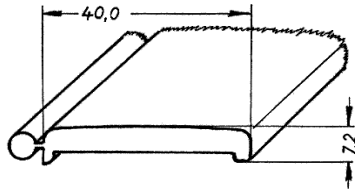

ROLLADENSYSTEME

Artikel-Nr.: **2570**

Artikel: Rolladenabschlussl., 40 mm
Ausführg.: uni/geprägt
Material: PS