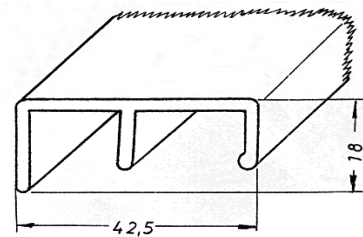

Artikel-Nr.: **6290**

Artikel: Sockelgriffleiste
Ausführg.: uni/geprägt
Material: PS