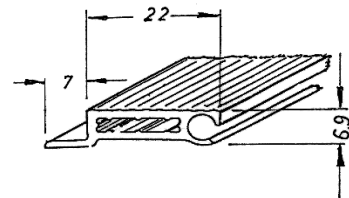

Artikel-Nr.: **4430**

Artikel: 22er Wellenanschlagprofil

Ausführg.: uni/geprägt

Material: PS