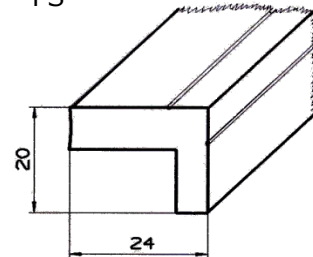

Artikel-Nr.: **4990**
Artikel: Griffleiste "Living"
Ausführg.: uni/geprägt
Material: PS