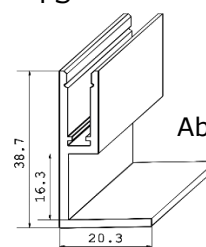

Artikel-Nr.: **10240**

Artikel: Griffleiste "Mailand"

Ausführg.: uni/geprägt

Material: PS