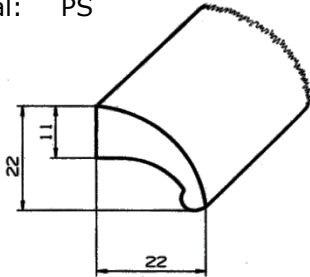

Artikel-Nr.: **4920**
Artikel: Griffleiste 22x22mm
Ausführg.: uni/geprägt
Material: PS