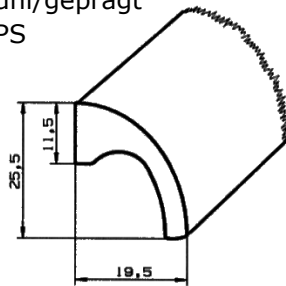

Artikel-Nr.: **2880**

Artikel: Griffleiste "Ellipse"
Ausführg.: uni/geprägt
Material: PS