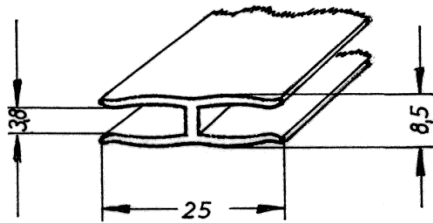

TECHNISCHE PROFILE

Artikel-Nr.: **6014**

Artikel: Rückwandbeistoß, 4,2mm
Ausführg.: uni/geprägt
Material: PS