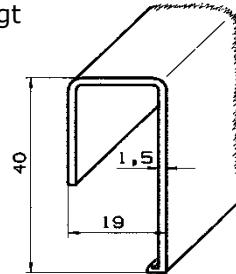

Artikel-Nr.: **4740**

Artikel: Griffleiste "ORA"

Ausführg.: geprägt

Material: PS