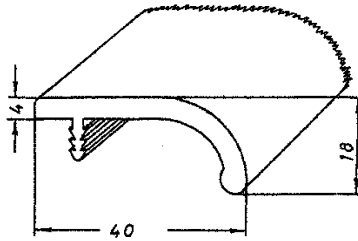

GRIFFLEISTENPROFILE

Artikel-Nr.: **1020**

Artikel: Griffleistenprofil
Ausführg.: uni/geprägt
Material: PS