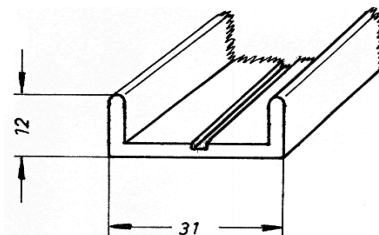

Artikel-Nr.: **6034**

Artikel: Schiebetürprofil, oben
Ausführg.: uni
Material: PS