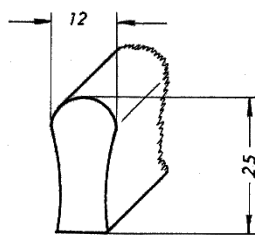

Artikel-Nr.: **4040**

Artikel: Linea-Griffleiste
Ausführg.: uni/geprägt
Material: PS