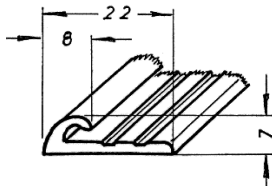

RUNDBOGENPROFILE

Artikel-Nr.: **3970**

Artikel: 8er Rundbogenprofil

Ausführg.: uni/geprägt

Material: PS