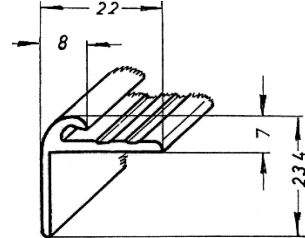

Artikel-Nr.: **3980**

Artikel: 8er Rundbogenprofil m. Sch.

Ausführg.: uni/geprägt

Material: PS