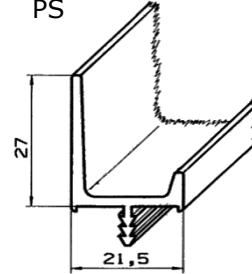

Artikel-Nr.: **5540**

Artikel: Griffleiste "ATLANTA19"

Ausführg.: uni/geprägt/bedampft

Material: PS