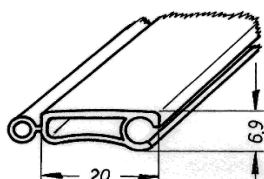

Artikel-Nr.: **2400**

Artikel: 20er Rolladenprofil
Ausführg.: uni/geprägt
Material: PS