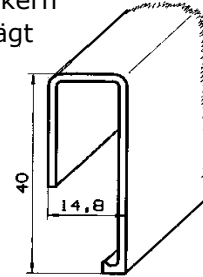

Artikel-Nr.: **4510**

Artikel: Griffleiste "Multi"
mit Stahlkern

Ausführg.: uni/geprägt

Material: PS