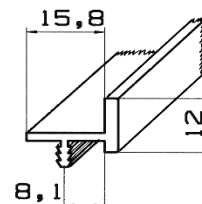

Artikel-Nr.: **4670**

Artikel: Mittenprofil
mit Harpune 12x3 mm

Ausführg.: uni/geprägt

Material: PS