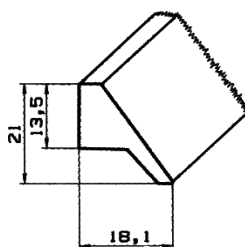

Artikel-Nr.: **7130**
Artikel: Griffleiste "Monte"
Ausführg.: uni/geprägt
Material: PS